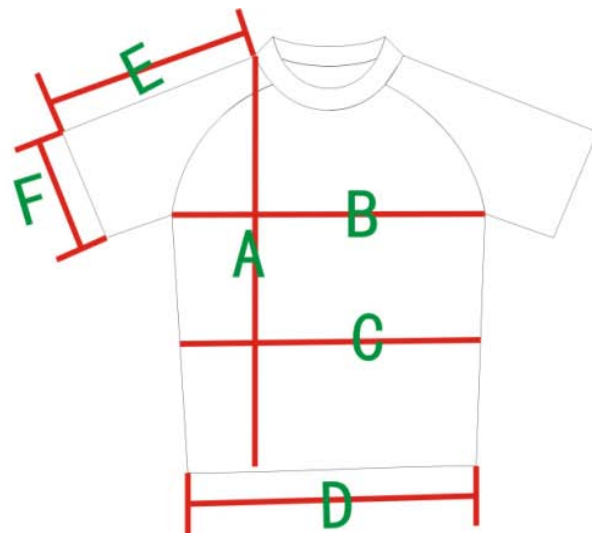

Custom Jersey Size Chart ***ALL MEASUREMENTS IN CM**

LOOSE FIT

Size	M	L	XL	2XL	3XL	4XL	5XL
Length (A)	74	75	79	81.5	84	87	90
1/2 chest width (B)	56	58.5	61	63.5	66	69	71
1/2 bottom width (C)	55	57.5	60	62.5	65	69	70
short sleeves length (D)	24.5	24.5	24.5	24.5	24.5	24.5	24.5
short sleeves cuff (E)	20	21	22	23	24	25	26

TIGHT FIT

Size	M	L	XL	2XL	3XL	4XL	5XL
Length (A)	73.5	76	78.5	80.5	83.5	86	89
1/2 chest width (B)	53	56	59	61	64	67	70
1/2 waist (C)	44	47	50.5	52	54	56	58
1/2 bottom width (D)	47	50	53	55	58	61	64
short sleeves length (E)	36.5	38	40.5	42	43.5	45	46.5
short sleeves cuff (F)	16	17.5	18	19	20	21	22

LOOSE FIT

TIGHT FIT