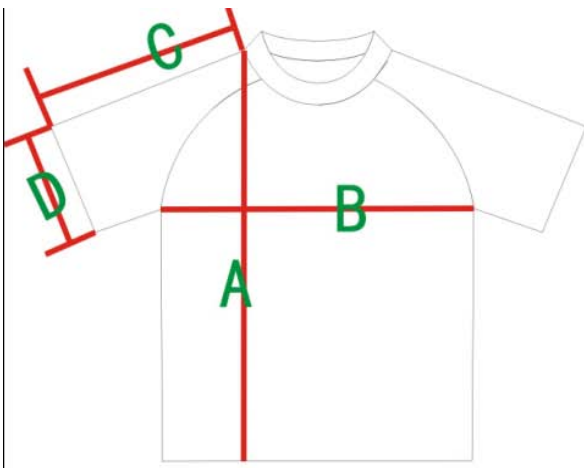

Custom Jersey Size Chart ***ALL MEASUREMENTS IN CM**

LOOSE FIT

Size	M	L	XL	2XL	3XL	4XL	5XL
Length (A)	74	75	79	81.5	84	87	90
1/2 chest width (B)	56	58.5	61	63.5	66	69	71
1/2 bottom width (C)	55	57.5	60	62.5	65	69	70
short sleeves length (D)	24.5	24.5	24.5	24.5	24.5	24.5	24.5
short sleeves cuff (E)	20	21	22	23	24	25	26

TIGHT FIT

Size	M	L	XL	2XL	3XL	4XL	5XL
Length (A)	73.5	76	78.5	80.5	83.5	86	89
1/2 chest width (B)	53	56	59	61	64	67	70
1/2 waist (C)	44	47	50.5	52	54	56	58
1/2 bottom width (D)	47	50	53	55	58	61	64
short sleeves length (E)	36.5	38	40.5	42	43.5	45	46.5
short sleeves cuff (F)	16	17.5	18	19	20	21	22

LOOSE FIT

TIGHT FIT