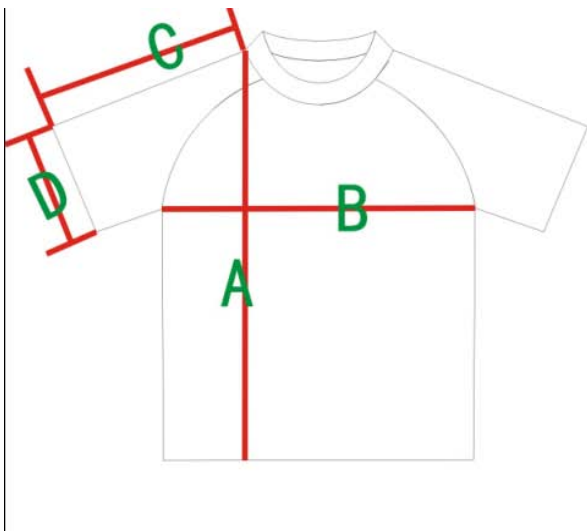

Custom Jersey Size Chart - YOUTH *ALL MEASUREMENTS IN CM

LOOSE FIT					
Size	YS	YM	YL	YXL	Adult S
Length (A)	61	64.5	67.5	70	72
1/2 chest width (B)	41	44.5	47.5	51	53.5
1/2 bottom width (C)	39	43	46.5	50	52.5
short sleeves length (D)	20	21	22	22	23.5
short sleeves cuff (E)	14	15.5	16.5	18	19

TIGHT FIT					
Size	YS	YM	YL	YXL	Adult S
Length (A)	59	62.5	65.5	68	71
1/2 chest width (B)	36.5	40	43.5	47	50
1/2 waist (C)	27.5	31	34.5	38	41
1/2 bottom width (D)	30.5	34	37.5	41	44
short sleeves length (E)	27.5	29.5	31.5	33.5	35
short sleeves cuff (F)	7	9	11	13	14.5

LOOSE FIT

TIGHT FIT