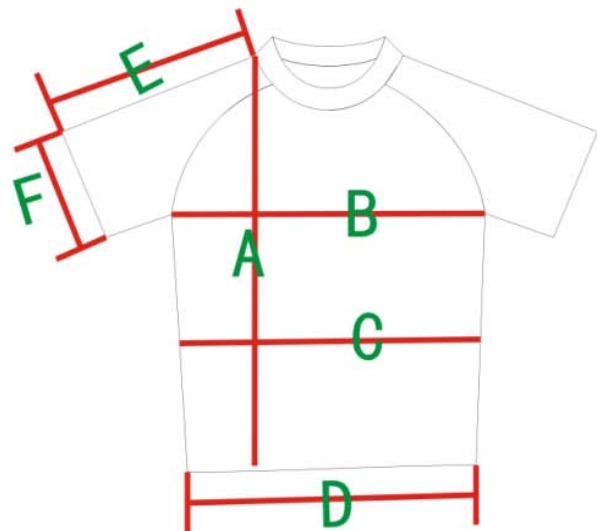

Custom Jersey Size Chart - YOUTH *ALL MEASUREMENTS IN CM

LOOSE FIT					
Size	YS	YM	YL	YXL	Adult S
Length (A)	61	64.5	67.5	70	72
1/2 chest width (B)	41	44.5	47.5	51	53.5
1/2 bottom width (C)	39	43	46.5	50	52.5
short sleeves length (D)	20	21	22	22	23.5
short sleeves cuff (E)	14	15.5	16.5	18	19

TIGHT FIT					
Size	YS	YM	YL	YXL	Adult S
Length (A)	59	62.5	65.5	68	71
1/2 chest width (B)	36.5	40	43.5	47	50
1/2 waist (C)	27.5	31	34.5	38	41
1/2 bottom width (D)	30.5	34	37.5	41	44
short sleeves length (E)	27.5	29.5	31.5	33.5	35
short sleeves cuff (F)	7	9	11	13	14.5

LOOSE FIT

TIGHT FIT