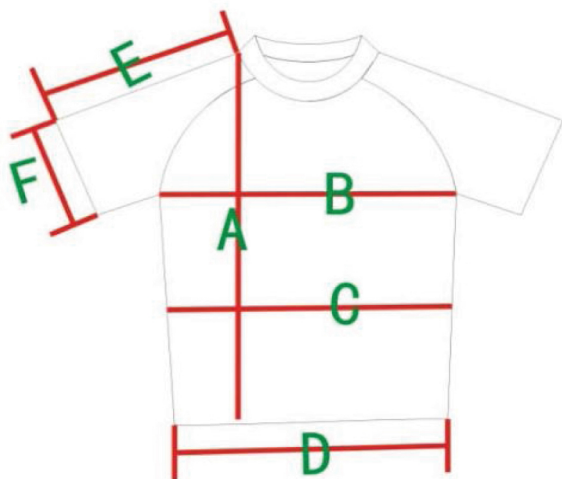

Women's Loose-Fit Jersey Size Chart

	Body length A	1/2 chest width B	1/2 waist C	hips D	short sleeves length E	short sleeves cuff F
2XS	64	46	40	46	25	15
XS	66	48	43	48	28	17
S	69	51	45	51	30	18
M	71	53	48	53	33	19
L	74	56	50	56	36	20
XL	76	60	53	60	38	22
2XL	79	64	55	64	41	23
3XL	81	66	58	66	43	24
4XL	84	69	58	69	46	25

ALL MESUREMENTS ARE IN CENTIMETERS

Women's Tight-Fit Jersey Size Chart

	Body length A	1/2 chest width B	1/2 waist C	hips D	short sleeves length E	short sleeves cuff F
2XS	63	37.5	27.5	41.5	20	12
XS	65	40	30	44	23	14
S	68	42.5	32.5	46.5	25	15
M	70	45	35	49	28	16
L	73	47.5	37.5	51.5	31	17
XL	75	50	40	54	33	19
2XL	78	52.5	42.5	56.5	36	20
3XL	80	55	45	59	38	21
4XL	83	57.5	47.5	61.5	41	22

ALL MESUREMENTS ARE IN CENTIMETERS