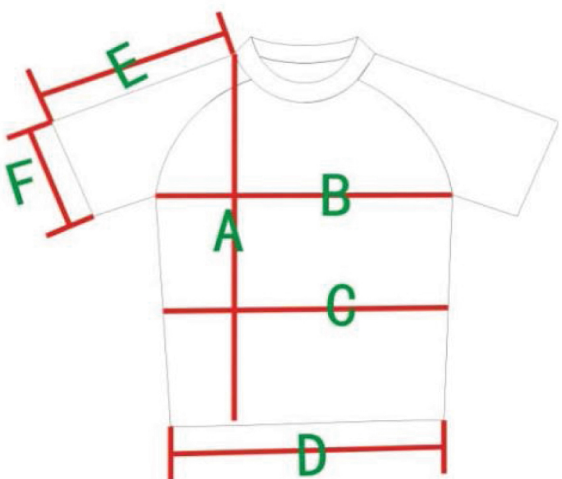

Women's Loose-Fit Jersey Size Chart

	Body length A	1/2 chest width B	1/2 waist C	hips D	short sleeves length E	short sleeves cuff F
2XS	64	46	40	46	25	15
XS	66	48	43	48	28	17
S	69	51	45	51	30	18
M	71	53	48	53	33	19
L	74	56	50	56	36	20
XL	76	60	53	60	38	22
2XL	79	64	55	64	41	23
3XL	81	66	58	66	43	24
4XL	84	69	58	69	46	25

ALL MESUREMENTS ARE IN CENTIMETERS

Women's Tight-Fit Jersey Size Chart

	Body length A	1/2 chest width B	1/2 waist C	hips D	short sleeves length E	short sleeves cuff F
2XS	63	37.5	27.5	41.5	20	12
XS	65	40	30	44	23	14
S	68	42.5	32.5	46.5	25	15
M	70	45	35	49	28	16
L	73	47.5	37.5	51.5	31	17
XL	75	50	40	54	33	19
2XL	78	52.5	42.5	56.5	36	20
3XL	80	55	45	59	38	21
4XL	83	57.5	47.5	61.5	41	22